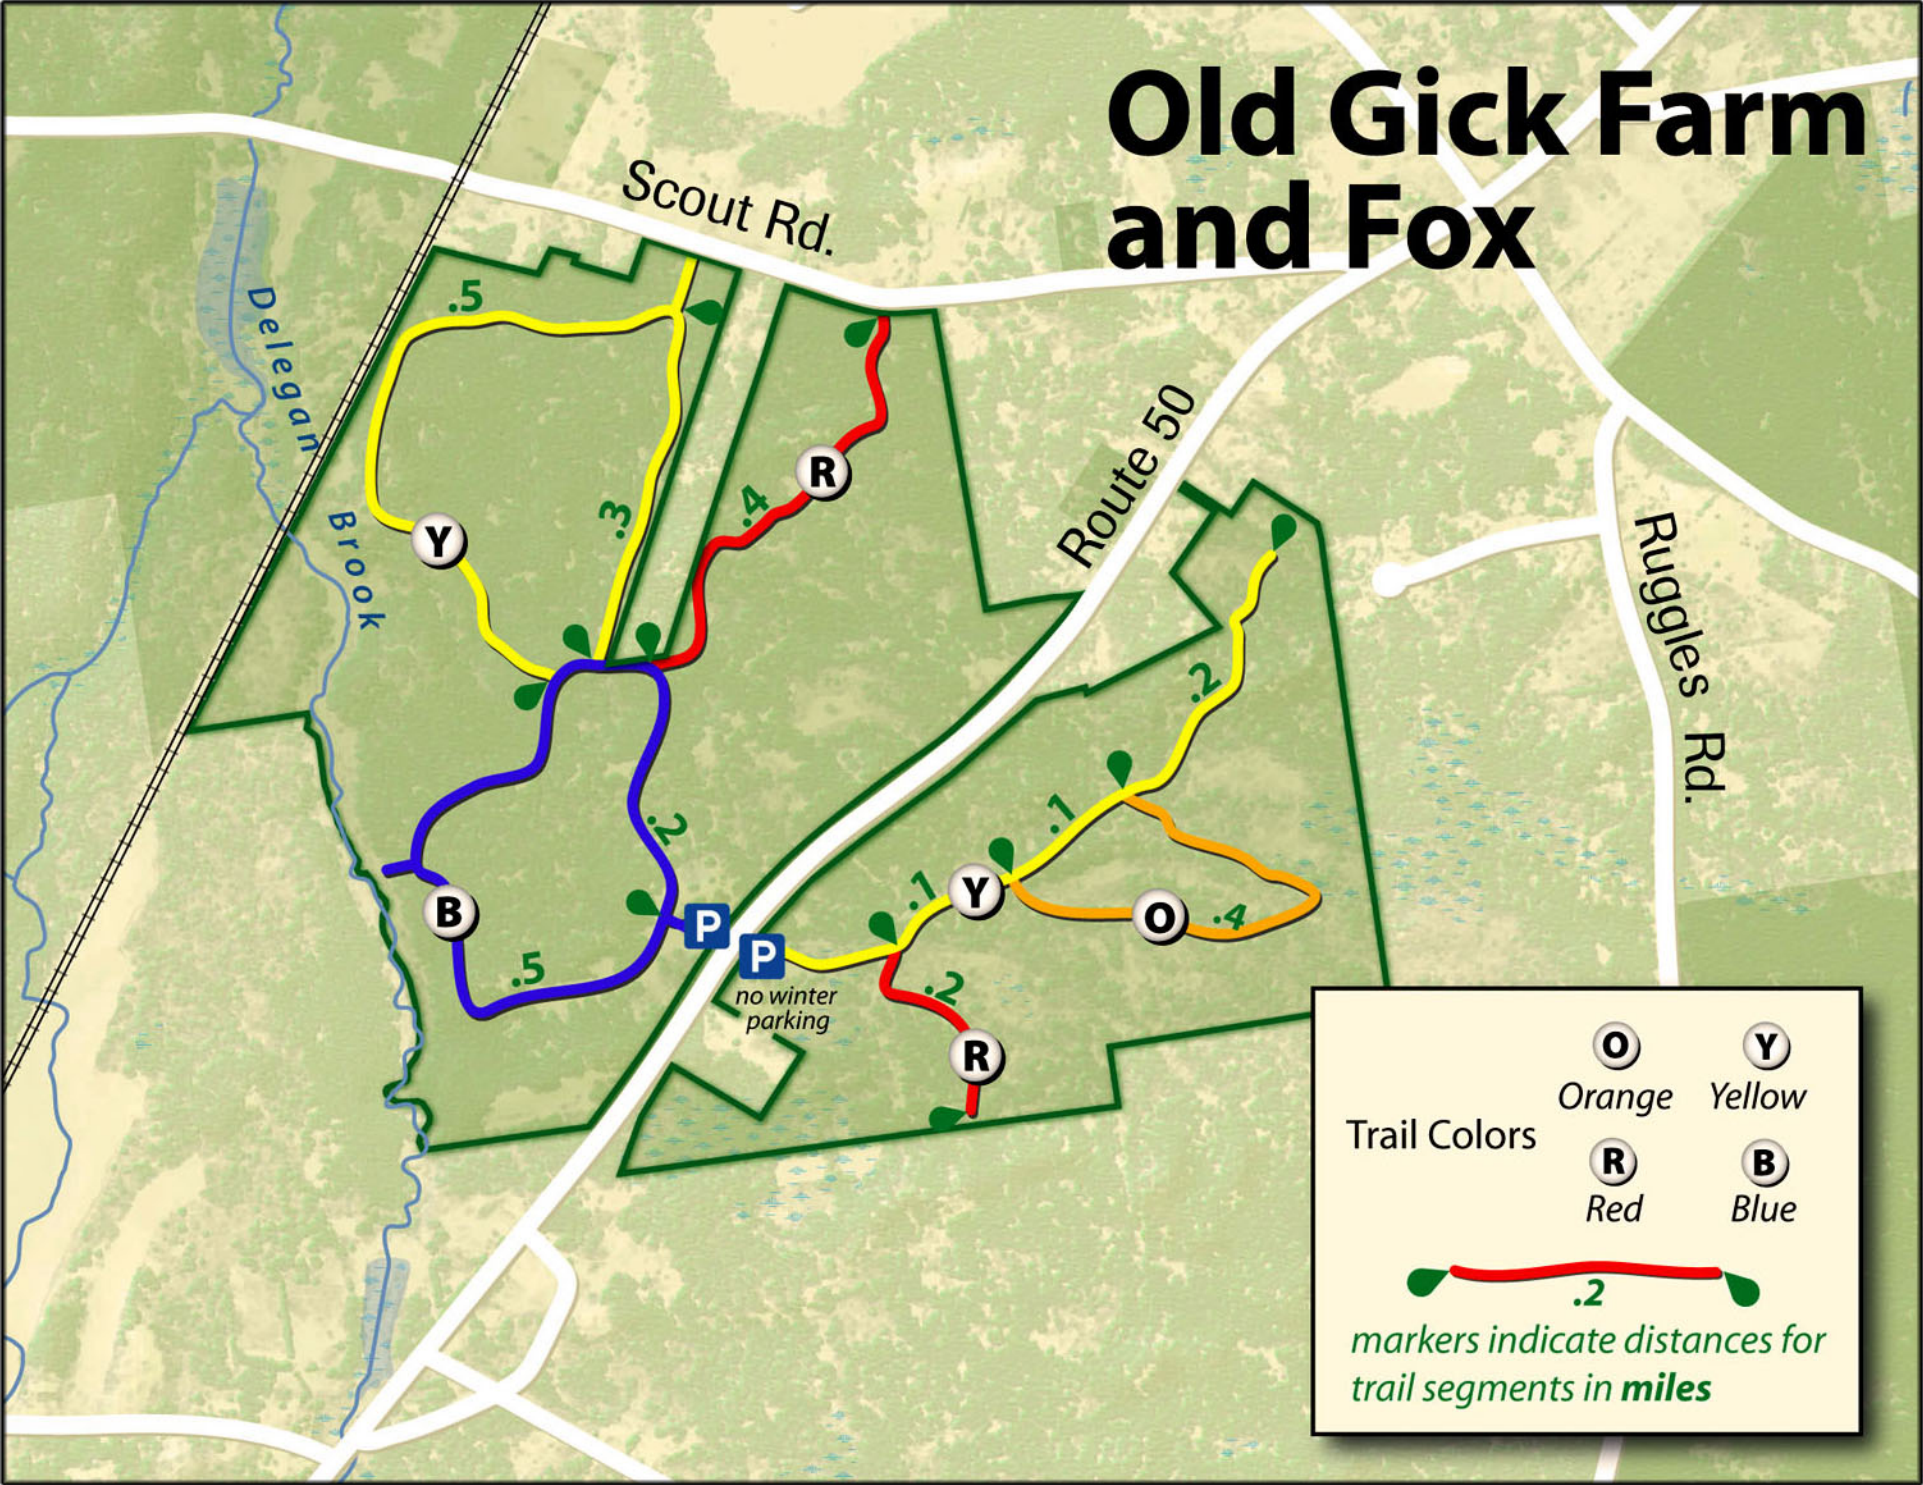

Old Gick Farm and Fox

Trail Colors

	
Orange	Yellow
	
Red	Blue

markers indicate distances for trail segments in **miles**