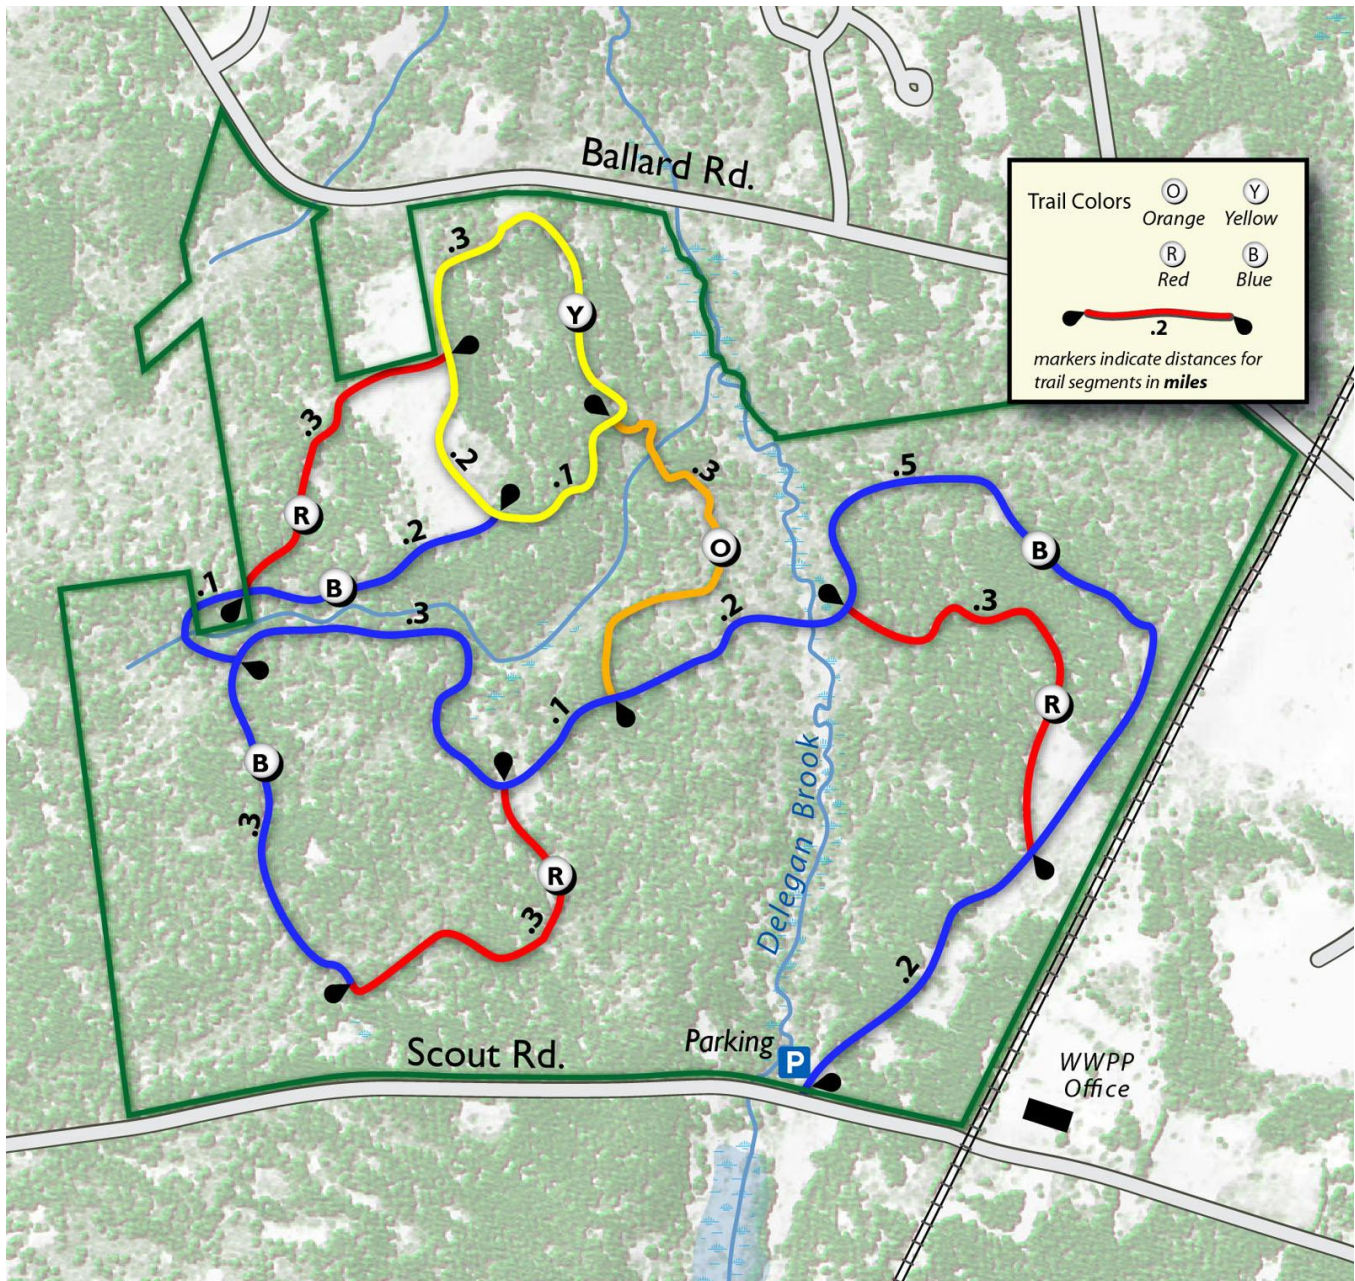

Camp Saratoga Groomed XC Ski Trails

Camp Saratoga is located on Scout Road between Route 50 and Edie Road in the Town of Wilton.

From Exit 15:

Head northeast on Route 50 towards Ballard Road.

Turn left onto Scout Road (if you hit the Ballard/Taylor Road intersection you've gone too far...)

Proceed under the railroad overpass.

The Camp Saratoga parking lot is 100' on your right.

From Exit 16:

Head east on Ballard Road.

100' from Northway overpass turn right on Edie Road.

Proceed approximately one mile and turn left on Scout Road.

Proceed approximately one mile to Camp Saratoga parking on your left.